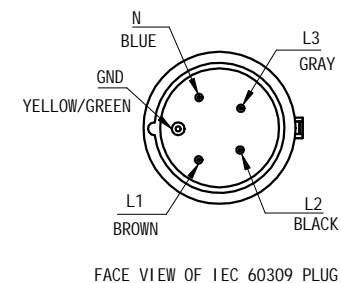

REV.	ECN NO.	DESCRIPTION	MDF'D	APP'D	DATE
01		INITIAL DESIGN	YANG	DENG	19/08/2024
02					
03					

THE WIRING DIAGRAM
7PIN FEMALE CONNECTOR

L1 BROWN	pin1	AC Input Pair 1
N BLUE	pin2	
L2 BLACK	pin3	AC Input Pair 2
G YELLOW/GREEN	pin4	Protective Earth
	pin5	AC Input Pair 2
L3 GRAY	pin6	AC Input Pair 3
	pin7	

P/N	DESCRIPTION	DIM A
ORV3-07CFDE-C	ORV3 Series, AC Whip Overmolded Cable, 200-240/346-415 VAC, 32A, OCP ORV3 AC Female Connector, Right Angle, HO7RN-F 6mm² Cable, IEC 60309 Plug, L=2100mm	2100mm
ORV3-07CFDE-E	ORV3 Series, AC Whip Overmolded Cable, 200-240/346-415 VAC, 32A, OCP ORV3 AC Female Connector, Right Angle, HO7RN-F 6mm² Cable, IEC 60309 Plug, L=3000mm	3000mm
ORV3-07CFDE-F	ORV3 Series, AC Whip Overmolded Cable, 200-240/346-415 VAC, 32A, OCP ORV3 AC Female Connector, Right Angle, HO7RN-F 6mm² Cable, IEC 60309 Plug, L=3200mm	3200mm
ORV3-07CFDE-G	ORV3 Series, AC Whip Overmolded Cable, 200-240/346-415 VAC, 32A, OCP ORV3 AC Female Connector, Right Angle, HO7RN-F 6mm² Cable, IEC 60309 Plug, L=3800mm	3800mm
ORV3-07CFDE-H	ORV3 Series, AC Whip Overmolded Cable, 200-240/346-415 VAC, 32A, OCP ORV3 AC Female Connector, Right Angle, HO7RN-F 6mm² Cable, IEC 60309 Plug, L=4300mm	4300mm

ITEM	DESCRIPTION	QTY
6	LABEL YELLOW	2
5	LABEL WHITE	1
4	HO7RN-F 5*6mm² CABLE	1
3	THERMOPLASTIC BLACK	1
2	OCP ORV3 UNI VERSAL AC FEMALE CONNECTOR	1
1	IEC 60309 PLUG	1

⑤
ORV3-07CFDE-X
L=XXXXmm
JPC-YYWW-XXXX
LABEL