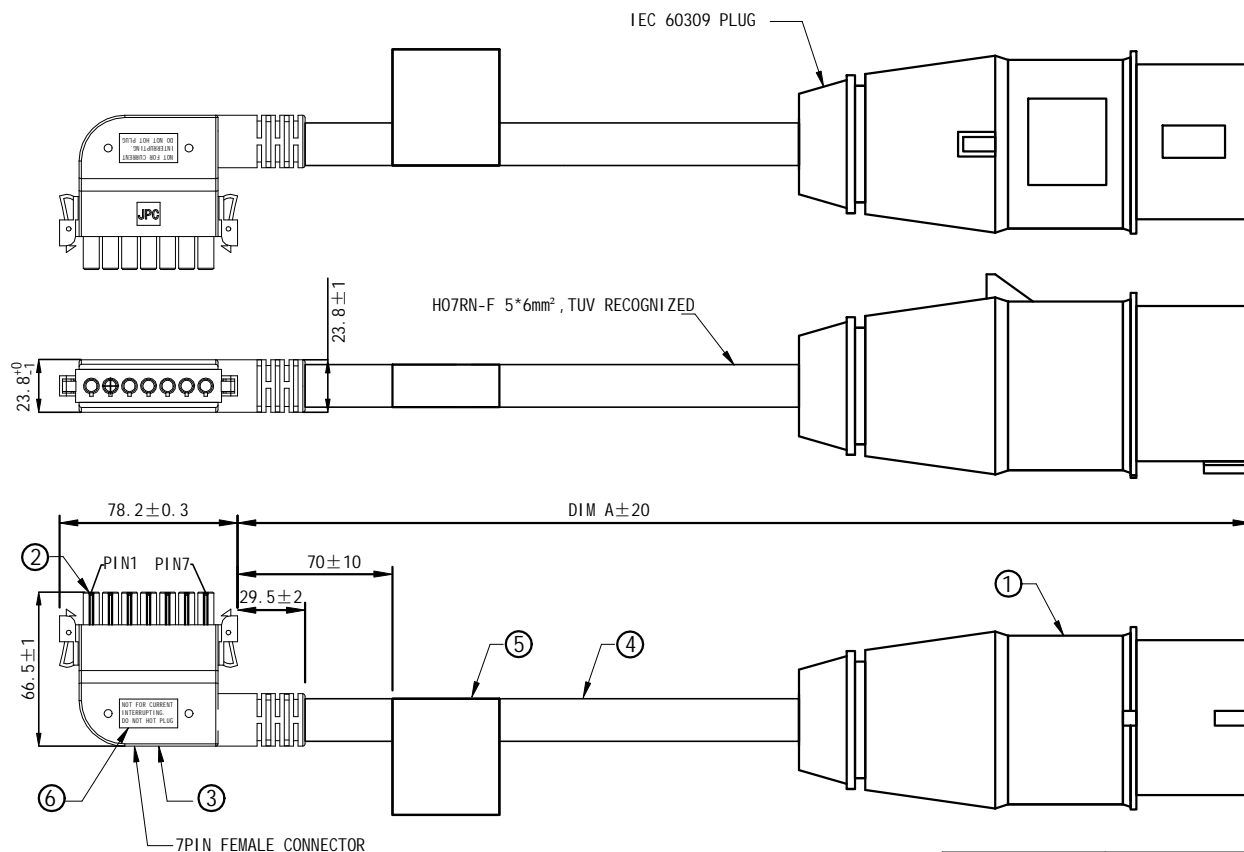

REV.	ECN NO.	DESCRIPTION	MDF'D	APP'D	DATE
01		INITIAL DESIGN	YANG	DENG	19/08/2024
02					
03					

THE WIRING DIAGRAM
7PIN FEMALE CONNECTOR

L1 BROWN	pin1	AC Input Pair 1
N BLUE	pin2	
L2 BLACK	pin3	AC Input Pair 2
G YELLOW/GREEN	pin4	Protective Earth
	pin5	AC Input Pair 2
L3 GRAY	pin6	AC Input Pair 3
	pin7	

P/N	DESCRIPTION	DIM A
ORV3-07CFDE-C	ORV3 Series, AC Whip Overmolded Cable, 200-240/346-415 VAC, 32A, OCP ORV3 AC Female Connector, Right Angle, HO7RN-F 6mm² Cable, IEC 60309 Plug, L=2100mm	2100mm
ORV3-07CFDE-E	ORV3 Series, AC Whip Overmolded Cable, 200-240/346-415 VAC, 32A, OCP ORV3 AC Female Connector, Right Angle, HO7RN-F 6mm² Cable, IEC 60309 Plug, L=3000mm	3000mm
ORV3-07CFDE-F	ORV3 Series, AC Whip Overmolded Cable, 200-240/346-415 VAC, 32A, OCP ORV3 AC Female Connector, Right Angle, HO7RN-F 6mm² Cable, IEC 60309 Plug, L=3200mm	3200mm
ORV3-07CFDE-G	ORV3 Series, AC Whip Overmolded Cable, 200-240/346-415 VAC, 32A, OCP ORV3 AC Female Connector, Right Angle, HO7RN-F 6mm² Cable, IEC 60309 Plug, L=3800mm	3800mm
ORV3-07CFDE-H	ORV3 Series, AC Whip Overmolded Cable, 200-240/346-415 VAC, 32A, OCP ORV3 AC Female Connector, Right Angle, HO7RN-F 6mm² Cable, IEC 60309 Plug, L=4300mm	4300mm

ITEM	DESCRIPTION	QTY
6	LABEL YELLOW	2
5	LABEL WHITE	1
4	HO7RN-F 5*6mm² CABLE	1
3	THERMOPLASTIC BLACK	1
2	OCP ORV3 UNI VERSAL AC FEMALE CONNECTOR	1
1	IEC 60309 PLUG	1

⑤
ORV3-07CFDE-X
L=XXXXmm
JPC-YYWW-XXXX
LABEL