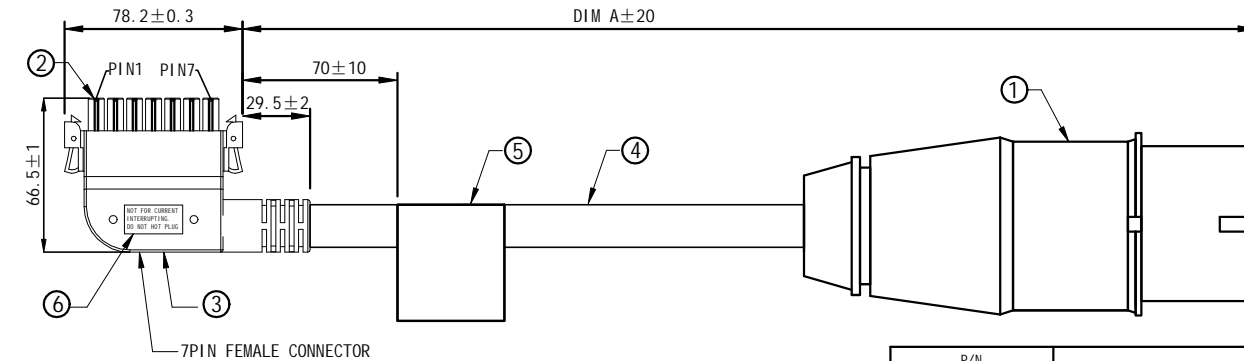

REV.	ECN NO.	DESCRIPTION	MDF'D	APP'D	DATE
01		INITIAL DESIGN	YANG	DENG	19/08/2024
02					
03					

Line	Color	Pin	Function
L1	BROWN	pin1	AC Input Pair 1
L2	BLACK	pin3	AC Input Pair 2
G	YELLOW/GREEN	pin4	Protective Earth
L3	GRAY	pin6	AC Input Pair 2
N	BLUE	pin2	AC Input Pair 1
		pin5	AC Input Pair 2
		pin7	AC Input Pair 3

THE WIRING DIAGRAM
7PIN FEMALE CONNECTOR

FACE VIEW OF IEC 60309 PLUG

P/N	DESCRIPTION	DIM A
ORV3-07CFDD-C	ORV3 Series, AC Whip Overmolded Cable, 200-240/346-415 VAC, 23A, OCP ORV3 AC Female Connector, Right Angle, H07RN-F 4mm² Cable, IEC 60309 Plug, L=2100mm	2100mm
ORV3-07CFDD-E	ORV3 Series, AC Whip Overmolded Cable, 200-240/346-415 VAC, 23A, OCP ORV3 AC Female Connector, Right Angle, H07RN-F 4mm² Cable, IEC 60309 Plug, L=3000mm	3000mm
ORV3-07CFDD-F	ORV3 Series, AC Whip Overmolded Cable, 200-240/346-415 VAC, 23A, OCP ORV3 AC Female Connector, Right Angle, H07RN-F 4mm² Cable, IEC 60309 Plug, L=3200mm	3200mm
ORV3-07CFDD-G	ORV3 Series, AC Whip Overmolded Cable, 200-240/346-415 VAC, 23A, OCP ORV3 AC Female Connector, Right Angle, H07RN-F 4mm² Cable, IEC 60309 Plug, L=3800mm	3800mm
ORV3-07CFDD-H	ORV3 Series, AC Whip Overmolded Cable, 200-240/346-415 VAC, 23A, OCP ORV3 AC Female Connector, Right Angle, H07RN-F 4mm² Cable, IEC 60309 Plug, L=4300mm	4300mm

ITEM	DESCRIPTION	QTY
6	LABEL YELLOW	2
5	LABEL WHITE	1
4	H07RN-F 5*4mm² CABLE	1
3	THERMOPLASTIC BLACK	1
2	OCP ORV3 UNI VERSAL AC FEMALE CONNECTOR	1
1	IEC 60309 PLUG	1

RoHS COMPLIANT	UNIT : MM	PROJECTION	JPC connectivity	
	GENERAL TOLERANCES (UNLESS SPECIFIED)	D.R.		
	0 = ±.50	CH.K	OCP ORV3 AC Whip Overmolded Cable	&PRODUCT_NO
	0.0 = ±.25	APV.D	SCALE	REV. 01
0.00 = ±.15		N.T.S.	SIZE A3	PART NO. ORV3-07CFDD-X
0.000 = ±.05				SHEET 1 OF 1
0.05 = ±.02				
0.1 = ±.01				