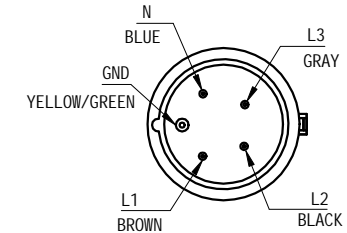

REV.	ECN NO.	DESCRIPTION	MDF'D	APP'D	DATE
01		INITIAL DESIGN	YANG	DENG	19/08/2024
02					
03					

Line	Color	Pin	Function
L1	BROWN	pin1	AC Input Pair 1
L2	BLACK	pin3	AC Input Pair 2
G	YELLOW/GREEN	pin4	Protective Earth
L3	GRAY	pin6	AC Input Pair 2
N	BLUE	pin2	AC Input Pair 1
		pin5	AC Input Pair 2
		pin7	AC Input Pair 3

THE WIRING DIAGRAM
7PIN FEMALE CONNECTOR

FACE VIEW OF IEC 60309 PLUG

P/N	DESCRIPTION	DIM A
ORV3-07CFDD-C	ORV3 Series, AC Whip Overmolded Cable, 200-240/346-415 VAC, 23A, OCP ORV3 AC Female Connector, Right Angle, H07RN-F 4mm² Cable, IEC 60309 Plug, L=2100mm	2100mm
ORV3-07CFDD-E	ORV3 Series, AC Whip Overmolded Cable, 200-240/346-415 VAC, 23A, OCP ORV3 AC Female Connector, Right Angle, H07RN-F 4mm² Cable, IEC 60309 Plug, L=3000mm	3000mm
ORV3-07CFDD-F	ORV3 Series, AC Whip Overmolded Cable, 200-240/346-415 VAC, 23A, OCP ORV3 AC Female Connector, Right Angle, H07RN-F 4mm² Cable, IEC 60309 Plug, L=3200mm	3200mm
ORV3-07CFDD-G	ORV3 Series, AC Whip Overmolded Cable, 200-240/346-415 VAC, 23A, OCP ORV3 AC Female Connector, Right Angle, H07RN-F 4mm² Cable, IEC 60309 Plug, L=3800mm	3800mm
ORV3-07CFDD-H	ORV3 Series, AC Whip Overmolded Cable, 200-240/346-415 VAC, 23A, OCP ORV3 AC Female Connector, Right Angle, H07RN-F 4mm² Cable, IEC 60309 Plug, L=4300mm	4300mm

ITEM	DESCRIPTION	QTY
6	LABEL YELLOW	2
5	LABEL WHITE	1
4	H07RN-F 5*4mm² CABLE	1
3	THERMOPLASTIC BLACK	1
2	OCP ORV3 UNI VERSAL AC FEMALE CONNECTOR	1
1	IEC 60309 PLUG	1

RoHS COMPLIANT	UNIT : MM	PROJECTION	JPC connectivity	
	GENERAL TOLERANCES (UNLESS SPECIFIED)	D.R.		
	0 = ±.50	CH.K	OCP ORV3 AC Whip Overmolded Cable	&PRODUCT_NO
	0.0 = ±.25	APV.D	SCALE	REV. 01
0.00 = ±.15		N.T.S.	SIZE A3	PART NO. ORV3-07CFDD-X
0.000 = ±.05				SHEET 1 OF 1
0.05 = ±.02				
0.1 = ±.01				