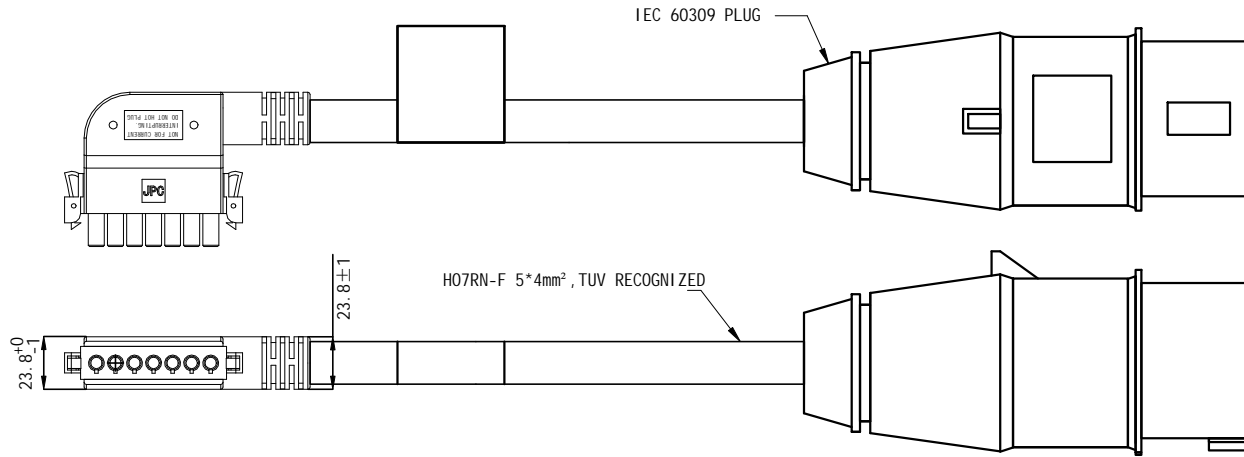

REV.	ECN NO.	DESCRIPTION	MDF'D	APP'D	DATE
01		INITIAL DESIGN	YANG	DENG	19/08/2024
02					
03					

Line	Color	Pin	Function
L1	BROWN	pin1	AC Input Pair 1
L2	BLACK	pin3	AC Input Pair 2
G	YELLOW/GREEN	pin4	Protective Earth
L3	GRAY	pin6	AC Input Pair 2
N	BLUE	pin2	AC Input Pair 1
		pin5	AC Input Pair 2
		pin7	AC Input Pair 3

THE WIRING DIAGRAM
7PIN FEMALE CONNECTOR

FACE VIEW OF IEC 60309 PLUG

P/N	DESCRIPTION	DIM A
ORV3-07CFDD-C	ORV3 Series, AC Whip Overmolded Cable, 200-240/346-415 VAC, 23A, OCP ORV3 AC Female Connector, Right Angle, H07RN-F 4mm² Cable, IEC 60309 Plug, L=2100mm	2100mm
ORV3-07CFDD-E	ORV3 Series, AC Whip Overmolded Cable, 200-240/346-415 VAC, 23A, OCP ORV3 AC Female Connector, Right Angle, H07RN-F 4mm² Cable, IEC 60309 Plug, L=3000mm	3000mm
ORV3-07CFDD-F	ORV3 Series, AC Whip Overmolded Cable, 200-240/346-415 VAC, 23A, OCP ORV3 AC Female Connector, Right Angle, H07RN-F 4mm² Cable, IEC 60309 Plug, L=3200mm	3200mm
ORV3-07CFDD-G	ORV3 Series, AC Whip Overmolded Cable, 200-240/346-415 VAC, 23A, OCP ORV3 AC Female Connector, Right Angle, H07RN-F 4mm² Cable, IEC 60309 Plug, L=3800mm	3800mm
ORV3-07CFDD-H	ORV3 Series, AC Whip Overmolded Cable, 200-240/346-415 VAC, 23A, OCP ORV3 AC Female Connector, Right Angle, H07RN-F 4mm² Cable, IEC 60309 Plug, L=4300mm	4300mm

ITEM	DESCRIPTION	QTY
6	LABEL YELLOW	2
5	LABEL WHITE	1
4	H07RN-F 5*4mm² CABLE	1
3	THERMOPLASTIC BLACK	1
2	OCP ORV3 UNI VERSAL AC FEMALE CONNECTOR	1
1	IEC 60309 PLUG	1

RoHS COMPLIANT	UNIT : MM	PROJECTION	JPC connectivity	
	GENERAL TOLERANCES (UNLESS SPECIFIED)	D.R.		
	0 = ±.50	CH.K	OCP ORV3 AC Whip Overmolded Cable	&PRODUCT_NO
	0.0 = ±.25	APV.D	SCALE	REV. 01
0.00 = ±.15		N.T.S.	SIZE A3	PART NO. ORV3-07CFDD-X
0.000 = ±.05				SHEET 1 OF 1
0.05 = ±.02				
0.1 = ±.01				