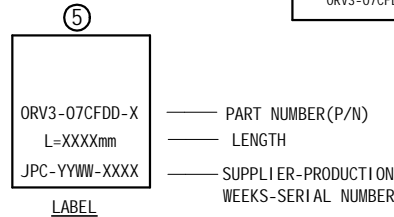

REV.	ECN NO.	DESCRIPTION	MDF'D	APP'D	DATE
01		INITIAL DESIGN	YANG	DENG	19/08/2024
02					
03					

Line	Color	Pin	Function
L1	BROWN	pin1	AC Input Pair 1
L2	BLACK	pin3	AC Input Pair 2
G	YELLOW/GREEN	pin4	Protective Earth
L3	GRAY	pin6	AC Input Pair 2
N	BLUE	pin2	AC Input Pair 1
		pin5	AC Input Pair 2
		pin7	AC Input Pair 3

THE WIRING DIAGRAM
7PIN FEMALE CONNECTOR

FACE VIEW OF IEC 60309 PLUG

P/N	DESCRIPTION	DIM A
ORV3-07CFDD-C	ORV3 Series, AC Whip Overmolded Cable, 200-240/346-415 VAC, 23A, OCP ORV3 AC Female Connector, Right Angle, H07RN-F 4mm² Cable, IEC 60309 Plug, L=2100mm	2100mm
ORV3-07CFDD-E	ORV3 Series, AC Whip Overmolded Cable, 200-240/346-415 VAC, 23A, OCP ORV3 AC Female Connector, Right Angle, H07RN-F 4mm² Cable, IEC 60309 Plug, L=3000mm	3000mm
ORV3-07CFDD-F	ORV3 Series, AC Whip Overmolded Cable, 200-240/346-415 VAC, 23A, OCP ORV3 AC Female Connector, Right Angle, H07RN-F 4mm² Cable, IEC 60309 Plug, L=3200mm	3200mm
ORV3-07CFDD-G	ORV3 Series, AC Whip Overmolded Cable, 200-240/346-415 VAC, 23A, OCP ORV3 AC Female Connector, Right Angle, H07RN-F 4mm² Cable, IEC 60309 Plug, L=3800mm	3800mm
ORV3-07CFDD-H	ORV3 Series, AC Whip Overmolded Cable, 200-240/346-415 VAC, 23A, OCP ORV3 AC Female Connector, Right Angle, H07RN-F 4mm² Cable, IEC 60309 Plug, L=4300mm	4300mm

ITEM	DESCRIPTION	QTY
6	LABEL YELLOW	2
5	LABEL WHITE	1
4	H07RN-F 5*4mm² CABLE	1
3	THERMOPLASTIC BLACK	1
2	OCP ORV3 UNI VERSAL AC FEMALE CONNECTOR	1
1	IEC 60309 PLUG	1

RoHS COMPLIANT	UNIT : MM	PROJECTION	JPC connectivity	
	GENERAL TOLERANCES (UNLESS SPECIFIED)	D.R.		
	0 = ±.50	CH.K	OCP ORV3 AC Whip Overmolded Cable	&PRODUCT_NO
	0.0 = ±.25	APV.D	SCALE	REV. 01
0.00 = ±.15		N.T.S.	SIZE A3	PART NO. ORV3-07CFDD-X
0.000 = ±.05				SHEET 1 OF 1
0.05 = ±.02				
0.1 = ±.01				