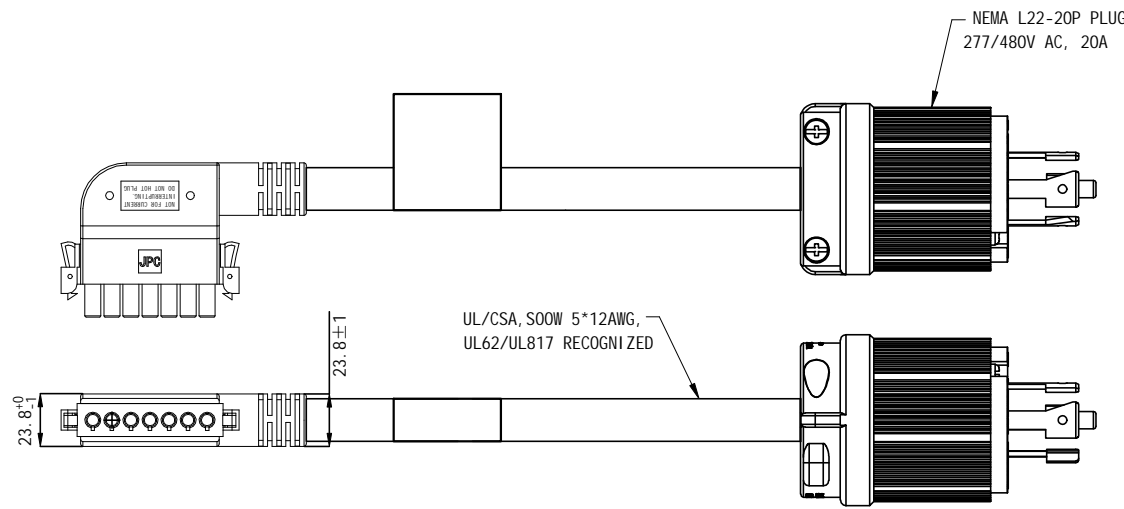

REV.	ECN NO.	DESCRIPTION	MDF'D	APP'D	DATE
01		INITIAL DESIGN	YANG	DENG	19/08/2024
02					
03					

Line	Color	Pin	Description
L1	BLACK	pin1	AC Input Pair 1
N	WHITE	pin2	
L2	RED	pin3	AC Input Pair 2
G	GREEN	pin4	Protective Earth
		pin5	AC Input Pair 2
L3	ORANGE	pin6	AC Input Pair 3
		pin7	

THE WIRING DIAGRAM
7PIN FEMALE CONNECTOR

FACE VIEW OF NEMA L22-20P PLUG

ITEM	DESCRIPTION	QTY
6	LABEL YELLOW	2
5	LABEL WHITE	1
4	SOOW 5*12AWG CABLE	1
3	THERMOPLASTIC BLACK	1
2	OCP ORV3 UNI VERSAL AC FEMALE CONNECTOR	1
1	NEMA L22-20P PLUG	1

— PART NUMBER(P/N)
— LENGTH
— SUPPLIER-PRODUCTION WEEKS-SERIAL NUMBER

P/N	DESCRIPTION	DIM A
ORV3-07CFBB-B	ORV3 Series, AC Whip Overmolded Cable, 277/480 VAC, 20A, ORV3 AC Female Connector, Right Angle, SOOW 12 AWG Cable, NEMA L22-20P Plug, L=1600mm	1600mm
ORV3-07CFBB-D	ORV3 Series, AC Whip Overmolded Cable, 277/480 VAC, 20A, ORV3 AC Female Connector, Right Angle, SOOW 12 AWG Cable, NEMA L22-20P Plug, L=2700mm	2700mm
ORV3-07CFBB-E	ORV3 Series, AC Whip Overmolded Cable, 277/480 VAC, 20A, ORV3 AC Female Connector, Right Angle, SOOW 12 AWG Cable, NEMA L22-20P Plug, L=3000mm	3000mm
ORV3-07CFBB-G	ORV3 Series, AC Whip Overmolded Cable, 277/480 VAC, 20A, ORV3 AC Female Connector, Right Angle, SOOW 12 AWG Cable, NEMA L22-20P Plug, L=3800mm	3800mm
ORV3-07CFBB-J	ORV3 Series, AC Whip Overmolded Cable, 277/480 VAC, 20A, ORV3 AC Female Connector, Right Angle, SOOW 12 AWG Cable, NEMA L22-20P Plug, L=4500mm	4500mm

SCALE: N.T.S. SIZE: A3 PART NO: ORV3-07CFBB-X

PRODUCT NO. / LAYOUT & PRODUCT_NO

REV. 01

SHEET 1 OF 1