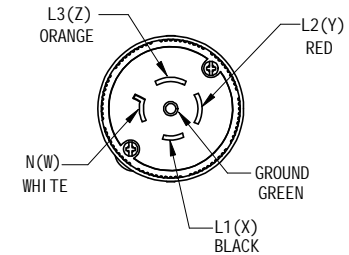

REV.	ECN NO.	DESCRIPTION	MDF'D	APP'D	DATE
01		INITIAL DESIGN	YANG	DENG	19/08/2024
02					
03					

Line	Color	Pin	Description
L1	BLACK	pin1	AC Input Pair 1
N	WHITE	pin2	
L2	RED	pin3	AC Input Pair 2
G	GREEN	pin4	Protective Earth
		pin5	AC Input Pair 2
L3	ORANGE	pin6	AC Input Pair 3
		pin7	

THE WIRING DIAGRAM
7PIN FEMALE CONNECTOR

FACE VIEW OF NEMA L22-20P PLUG

ITEM	DESCRIPTION	QTY
6	LABEL YELLOW	2
5	LABEL WHITE	1
4	SOOW 5*12AWG CABLE	1
3	THERMOPLASTIC BLACK	1
2	OCP ORV3 UNI VERSAL AC FEMALE CONNECTOR	1
1	NEMA L22-20P PLUG	1

— PART NUMBER(P/N)
— LENGTH
— SUPPLIER-PRODUCTION WEEKS-SERIAL NUMBER

P/N	DESCRIPTION	DIM A
ORV3-07CFBB-B	ORV3 Series, AC Whip Overmolded Cable, 277/480 VAC, 20A, ORV3 AC Female Connector, Right Angle, SOOW 12 AWG Cable, NEMA L22-20P Plug, L=1600mm	1600mm
ORV3-07CFBB-D	ORV3 Series, AC Whip Overmolded Cable, 277/480 VAC, 20A, ORV3 AC Female Connector, Right Angle, SOOW 12 AWG Cable, NEMA L22-20P Plug, L=2700mm	2700mm
ORV3-07CFBB-E	ORV3 Series, AC Whip Overmolded Cable, 277/480 VAC, 20A, ORV3 AC Female Connector, Right Angle, SOOW 12 AWG Cable, NEMA L22-20P Plug, L=3000mm	3000mm
ORV3-07CFBB-G	ORV3 Series, AC Whip Overmolded Cable, 277/480 VAC, 20A, ORV3 AC Female Connector, Right Angle, SOOW 12 AWG Cable, NEMA L22-20P Plug, L=3800mm	3800mm
ORV3-07CFBB-J	ORV3 Series, AC Whip Overmolded Cable, 277/480 VAC, 20A, ORV3 AC Female Connector, Right Angle, SOOW 12 AWG Cable, NEMA L22-20P Plug, L=4500mm	4500mm

SCALE: N.T.S. SIZE: A3 PART NO: ORV3-07CFBB-X

PRODUCT NO. / LAYOUT & PRODUCT_NO

REV. 01

SHEET 1 OF 1