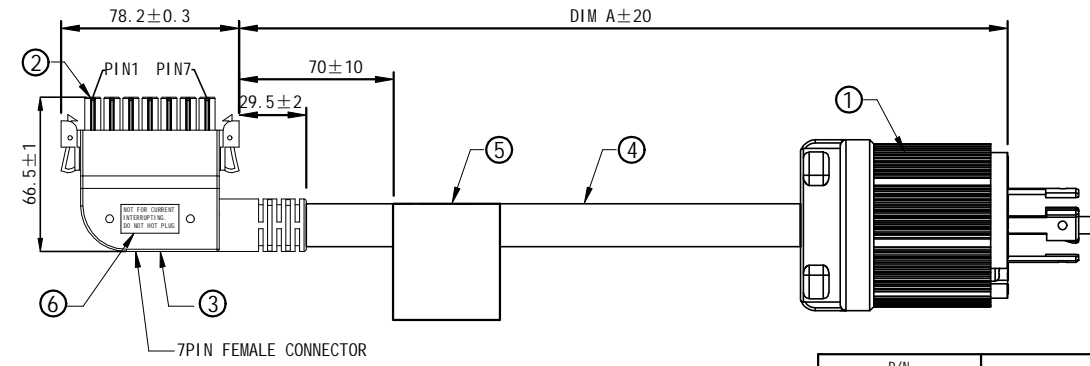

REV.	ECN NO.	DESCRIPTION	MDF'D	APP'D	DATE
01		INITIAL DESIGN	YANG	DENG	19/08/2024
02					
03					

Line	Color	Pin	Description
L1	BLACK	pin1	AC Input Pair 1
N	WHITE	pin2	
L2	RED	pin3	AC Input Pair 2
G	GREEN	pin4	Protective Earth
		pin5	AC Input Pair 2
L3	ORANGE	pin6	AC Input Pair 3
		pin7	

THE WIRING DIAGRAM
7PIN FEMALE CONNECTOR

FACE VIEW OF NEMA L22-20P PLUG

ITEM	DESCRIPTION	QTY
6	LABEL YELLOW	2
5	LABEL WHITE	1
4	SOOW 5*12AWG CABLE	1
3	THERMOPLASTIC BLACK	1
2	OCP ORV3 UNI VERSAL AC FEMALE CONNECTOR	1
1	NEMA L22-20P PLUG	1

— PART NUMBER(P/N)
— LENGTH
— SUPPLIER-PRODUCTION WEEKS-SERIAL NUMBER

P/N	DESCRIPTION	DIM A
ORV3-07CFBB-B	ORV3 Series, AC Whip Overmolded Cable, 277/480 VAC, 20A, ORV3 AC Female Connector, Right Angle, SOOW 12 AWG Cable, NEMA L22-20P Plug, L=1600mm	1600mm
ORV3-07CFBB-D	ORV3 Series, AC Whip Overmolded Cable, 277/480 VAC, 20A, ORV3 AC Female Connector, Right Angle, SOOW 12 AWG Cable, NEMA L22-20P Plug, L=2700mm	2700mm
ORV3-07CFBB-E	ORV3 Series, AC Whip Overmolded Cable, 277/480 VAC, 20A, ORV3 AC Female Connector, Right Angle, SOOW 12 AWG Cable, NEMA L22-20P Plug, L=3000mm	3000mm
ORV3-07CFBB-G	ORV3 Series, AC Whip Overmolded Cable, 277/480 VAC, 20A, ORV3 AC Female Connector, Right Angle, SOOW 12 AWG Cable, NEMA L22-20P Plug, L=3800mm	3800mm
ORV3-07CFBB-J	ORV3 Series, AC Whip Overmolded Cable, 277/480 VAC, 20A, ORV3 AC Female Connector, Right Angle, SOOW 12 AWG Cable, NEMA L22-20P Plug, L=4500mm	4500mm

SCALE: N.T.S. SIZE: A3 PART NO: ORV3-07CFBB-X

PRODUCT NO. / LAYOUT & PRODUCT_NO

REV. 01

SHEET 1 OF 1