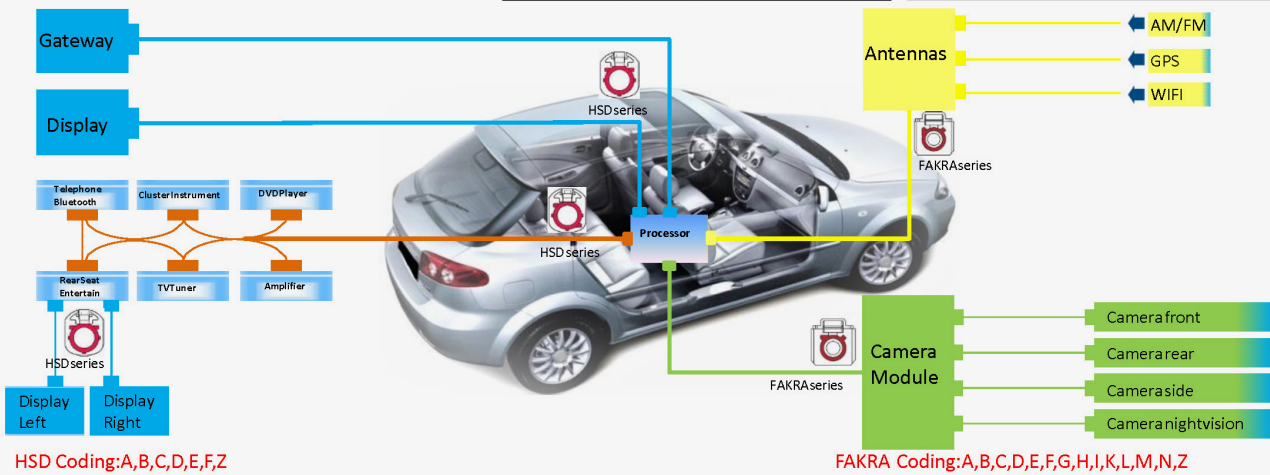

FAKRA Series

JPC's FAKRA is based on the SMB connector interface and comply with the standard for a uniform connector system established by FAKRA (Fach-kreis Automobile). Due to their special standardized locking system, FAKRA connector is fulfill the high speed transmit and safety requirements of automotive industry. It meet the specification of SAE/USCAR-17 (Performance Specification for Automotive RF Connector Systems), SAE/USCAR-18 (FAKRA SMB RF Connector Supplement) and SAE/USCAR-2 (Performance Specification for Automotive Electrical Connector System).

ADAS Data Communication

Infotainment Data Communication

Antenna Data Communication

MECHANICAL DATA

1. Mating cycles: 25 cycles min
2. Connector engagement force: 40 N max
3. Connector disengagement force(lock disable) : 75 N max
4. Polarization feature effectiveness: 110 N min

ELECTRICAL DATA

1. Impedance: 50Ω+/-10%
2. Frequency: DC to 6 GHz
3. Insertion Loss : 0-3 GHz min 0.3 dB
3-6 GHz min 0.45 dB
4. Current rating: 1A

PRODUCT FEATURE

1. Fully compliant to USCAR requirements
2. RF performance up to 6 GHz
3. Complete product family
4. Tulip contact / anti-scooping
5. Primary and secondary locks

PRODUCT APPLICATION

1. Advanced Driver Assistance System(ADAS)
2. Touch-screen infotainment
3. Antenna, navigation, and camera

CODE	A	B	C	D	E	F	G
Male							
Female							
Color	Jet Black RAL 9005	Cream RAL 9001	Signal blue RAL 5005	Claret violet RAL 4004	Leaf green RAL 6002	Nut brown RAL 8011	Blue grey RAL 7031
Device/ Application	Radio w/o phantom support	Radio w/ phantom support	GPS	GSM/ Mobile Phone	TV1	TV2	Remote Keyless Entry