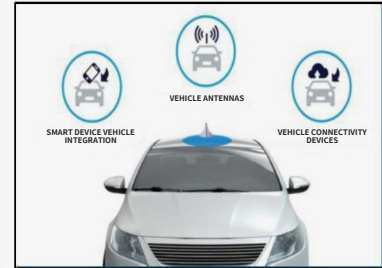

FAKRA Series

JPC's FAKRA is based on the SMB connector interface and comply with the standard for a uniform connector system established by FAKRA (Fach-kreis Automobile). Due to their special standardized locking system, FAKRA connector is fulfill the high speed transmit and safety requirements of automotive industry. It meet the specification of SAE/USCAR-17 (Performance Specification for Automotive RF Connector Systems), SAE/USCAR-18 (FAKRA SMB RF Connector Supplement) and SAE/USCAR-2 (Performance Specification for Automotive Electrical Connector System).

ADAS Data Communication

Infotainment Data Communication

Antenna Data Communication

MECHANICAL DATA

1. Mating cycles: 25 cycles min
2. Connector engagement force: 40 N max
3. Connector disengagement force(lock disable) : 75 N max
4. Polarization feature effectiveness: 110 N min