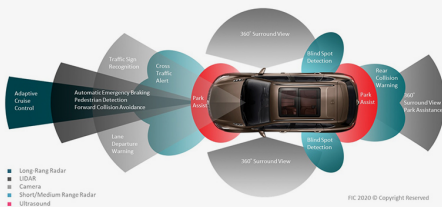

FAKRA Series

JPC's FAKRA is based on the SMB connector interface and comply with the standard for a uniform connector system established by FAKRA (Fach-kreis Automobile). Due to their special standardized locking system, FAKRA connector is fulfill the high speed transmit and safety requirements of automotive industry. It meet the specification of SAE/USCAR-17 (Performance Specification for Automotive RF Connector Systems), SAE/USCAR-18 (FAKRA SMB RF Connector Supplement) and SAE/USCAR-2 (Performance Specification for Automotive Electrical Connector System).

ADAS Data Communication

Infotainment Data Communication

Antenna Data Communication

MECHANICAL DATA

1. Mating cycles: 25 cycles min
2. Connector engagement force: 40 N max
3. Connector disengagement force(lock disable) : 75 N max
4. Polarization feature effectiveness: 110 N min

ELECTRICAL DATA

1. Impedance: 50Ω+/-10%
2. Frequency: DC to 6 GHz
3. Insertion Loss : 0-3 GHz min 0.3 dB
3-6 GHz min 0.45 dB
4. Current rating: 1A

PRODUCT FEATURE

1. Fully compliant to USCAR requirements
2. RF performance up to 6 GHz
3. Complete product family
4. Tulip contact / anti-scooping
5. Primary and secondary locks

PRODUCT APPLICATION

1. Advanced Driver Assistance System(ADAS)
2. Touch-screen infotainment
3. Antenna, navigation, and camera

CODE	A	B	C	D	E	F	G
Male							
Female							
Color	Jet Black RAL 9005	Cream RAL 9001	Signal blue RAL 5005	Claret violet RAL 4004	Leaf green RAL 6002	Nut brown RAL 8011	Blue grey RAL 7031
Device/ Application	Radio w/o phantom support	Radio w/ phantom support	GPS	GSM/ Mobile Phone	TV1	TV2	Remote Keyless Entry